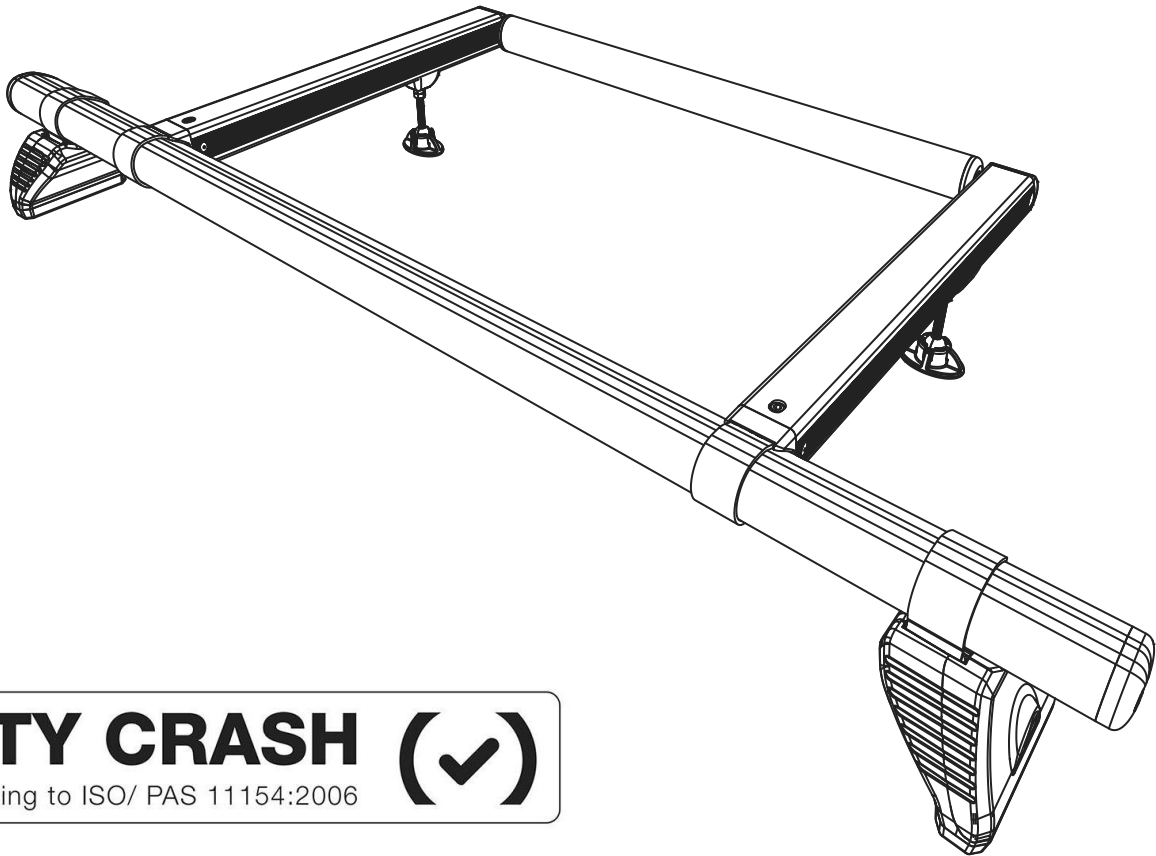

KR21 KammRoller

Instructions

CITY CRASH (✓)

According to ISO/ PAS 11154:2006

Max
50kg/110lbs

Kamm Rear Roller
1.6kg/3.5lbs

Kamm Rear Roller

SA404 x 1