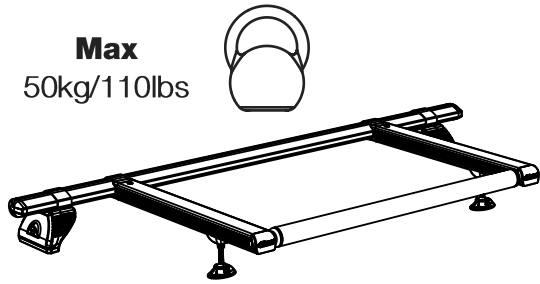

KR21 KammRoller

Instructions

CITY CRASH (✓)

According to ISO/ PAS 11154:2006

Max
50kg/110lbs

Kamm Rear Roller
1.6kg/3.5lbs

Kamm Rear Roller

SA404 x 1