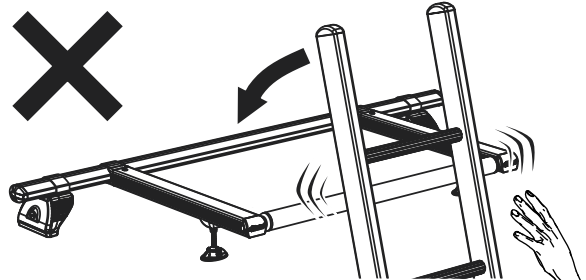

KR21 KammRoller

Instructions

CITY CRASH (✓)

According to ISO/ PAS 11154:2006

Max
50kg/110lbs

Kamm Rear Roller
1.6kg/3.5lbs

Kamm Rear Roller

SA404 x 1