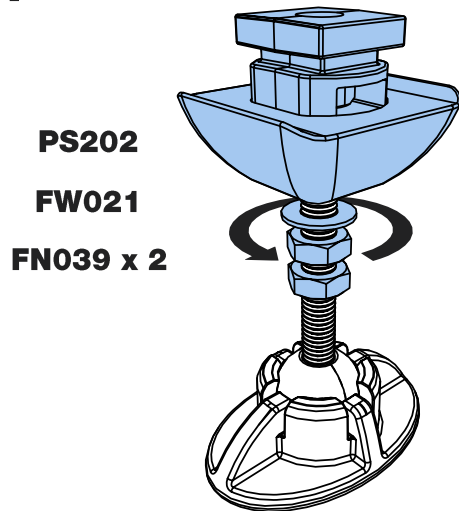

KR21 KammRoller

Instructions

CITY CRASH (✓)

According to ISO/ PAS 11154:2006

Max
50kg/110lbs

Kamm Rear Roller
1.6kg/3.5lbs

Kamm Rear Roller

SA404 x 1

4.

5.

6.

7.

48-75mm = FS105
78-105mm = FS109

8.

9.

10.